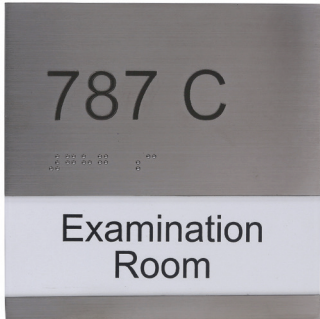

Window Sliders™

New from Steel Art, Window Sliders™ gives this solid, one piece construction maximum flexibility and numerous design options. Beneficial for areas with high turn over occupancy, as the removable window allows you to print and create your own content that can be done in-house on your own office printer. These custom window signs are available in all architectural materials and finishes. Unlimited sizes and window configurations. Made according to your specifications from solid metals for high-end applications.

Stud with
Spacers

Stud

Tape

Counter

DETAILS

SIZE RANGE

- Height: 2" - 24" | Width: Max. 24" | Thickness: 0.25" - .5"

SPECIFICS