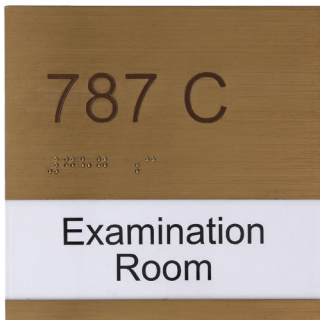

Brass Satinbrite™
Oxidized