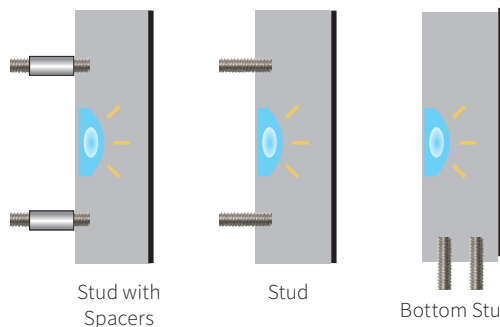

THE NEW

Illuminated Designs

Sidelit™ SPARKLE

Proudly presenting our newest product for interior applications... Sidelit™ SPARKLE. This new product offers an eye catching effect of a brilliant glowing illuminated edge with a colored mirror face. These stunning, newly designed letters for interior applications are available in a dozen different colors with warm to cool white LEDs as well as red, blue and green. Sizes to 24" in height with choices of ½", ¾" & 1" deep. These beautiful letters are perfect for retail, gaming and educational facilities. Ask your Project Manager for more details.

DETAILS

- Over 12 Standard Colors
- Up to 24" in Height
- Illuminated Acrylic (½", ¾" & 1")
- White LEDs (Warm to Cool)
- Simple, Quick Installation
- All Required UL Labels

More Colors Available!

POPULAR MOUNTING OPTIONS