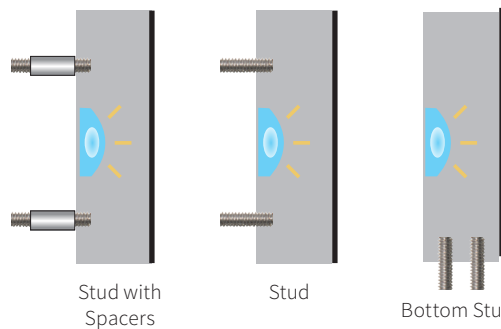

Stud with Spacers

Stud

Bottom Stud

POPULAR MOUNTING OPTIONS

Perfect for Retail, Gaming & Educational Facilities.

Architectural Signage

Exclusively for the Sign Trade... Since 1952

LOOK CLOSE

189 Dean Street
Norwood, MA 02062

800.322.2828 | 617.566.4079

steelartco.com