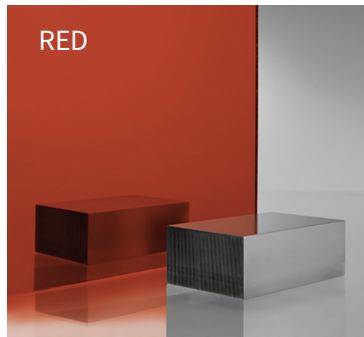

Sidelit™ REFLECT

MORE COLOR OPTIONS

Actual colors and textures may vary from print and computer monitor representation.