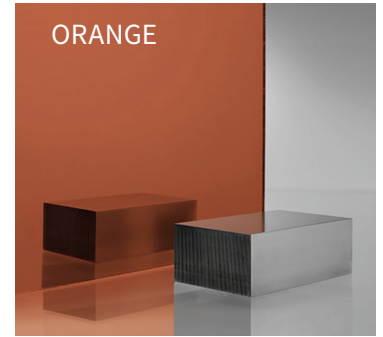

Sidelit™ REFLECT

MORE COLOR OPTIONS

Actual colors and textures may vary from print and computer monitor representation.