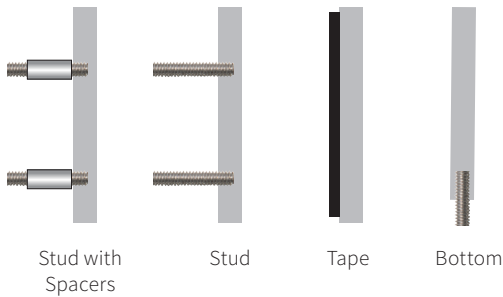

Aluminum
Mirror Polish

Bronze
Mirror Polish

Brass
Mirror Polish

Copper
Mirror Polish

Aluminum
Satin Brushed

Brass
Satin Brushed

Copper
Satin Brushed

Powder Coat

Painted

Medium Oxidized

MOUNTING

Stud with
Spacers

Stud

Tape

Bottom

DETAILS

SIZE RANGE

- Height: 2" - 24" | Depth: .25" - 1"

SPECIFICS

- **Lifetime Guarantee** on craftsmanship
- Color matches by Matthews or AkzoNobel Systems
- Actual finish & color samples available
- **Tough Template™ & Installer's Assistant™** available on all orders