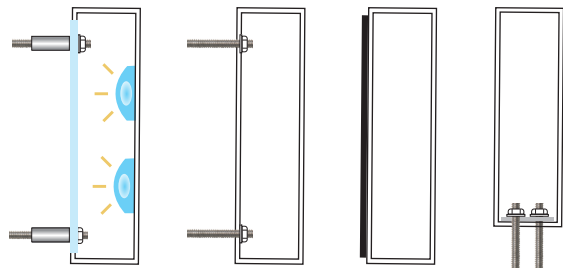

## MOUNTING (CLOSED BACK AVAILABLE)

Spacers & LED  
Illuminated

Stud

Tape

Bottom

### SIZE RANGE

- Height: 6" - 24" | Depth: 1" - 3"