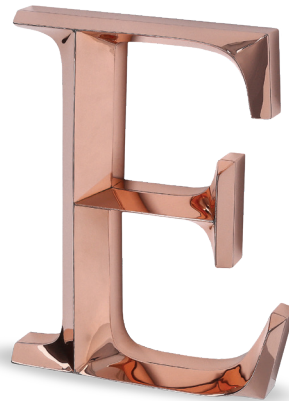

# Fabricated Prismatic

Stainless Steel Mirror Polish  
Edgelit™ 100 Design

# Fabricated Prismatic

Show your clients an option that will be sure to inspire! Prismatic letters are crafted in most architectural materials. Finishes available in mirror polish, brushed, oxidized, painted and powder coat. Add an extra level of grandeur with these magnificent, hand-crafted letters.

NuBronze™ Titanium  
Mirror Polish

NuGold™ Titanium  
Mirror Polish

NuCopper™ Titanium  
Mirror Polish

Stainless Steel  
Satin Brushed

Brass Satin  
Brushed

Copper Satin  
Brushed

Powder  
Coat

Medium  
Oxidized

## MOUNTING (CLOSED BACK AVAILABLE)

Spacers & LED  
Illuminated

Stud

Tape

Bottom