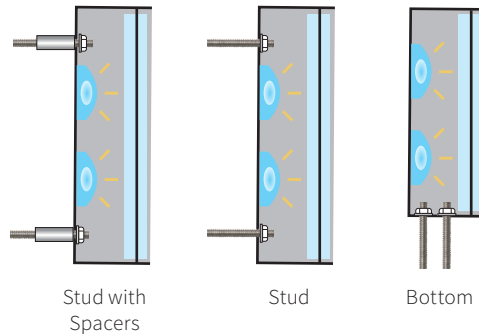

Double Line
Powder Coat Finish

Double Line
Powder Coat Finish

Thick & Thin Single Line
Powder Coat Finish

MOUNTING (CLOSED BACK AVAILABLE)

DETAILS

SIZE RANGE

- Height: 4" - 48" | Depth: 2" - 6"

LED ILLUMINATION

- Height: 4" - 48" | Depth: 3" - 6"

SPECIFICS

- **Lifetime Guarantee** on craftsmanship
- Color matches by Matthews or AkzoNobel Systems
- Actual finish & color samples available
- **Tough Template™** available on all orders