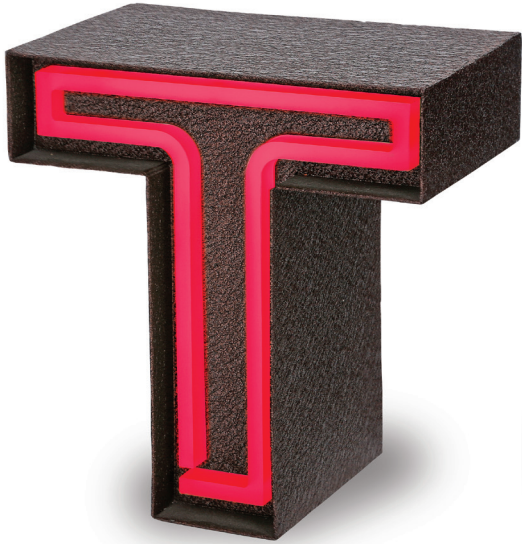

Marquée™

Marquée™ letters are LED illuminated with simulated neon created by a push-thru acrylic lens or with simulated electric light bulbs. Illumination available in hundreds of colors. All architectural finishes, including powder coat are available.

Double Line
Powder Coat Finish

Double Line
Powder Coat Finish

Thick & Thin Single Line
Powder Coat Finish

MOUNTING (CLOSED BACK AVAILABLE)

DETAILS

SIZE RANGE

- Height: 4" - 48" | Depth: 2" - 6"

LED ILLUMINATION

- Height: 4" - 48" | Depth: 3" - 6"

SPECIFICS

- **Lifetime Guarantee** on craftsmanship
- Color matches by Matthews or AkzoNobel Systems
- Actual finish & color samples available
- **Tough Template™** available on all orders