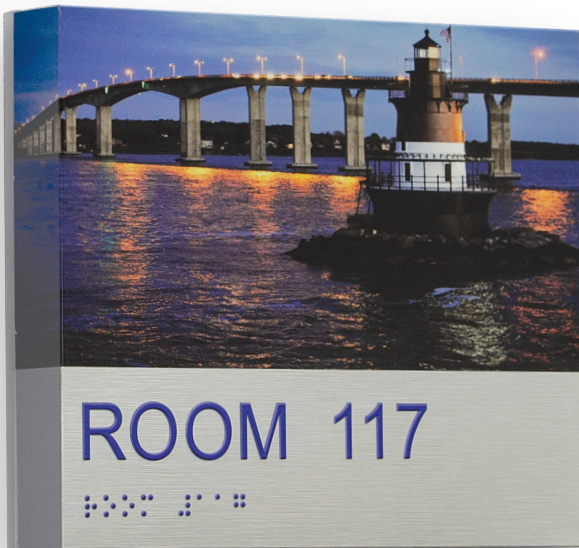

Image Wrap™

Ultra precise direct printing on the face and all four sides for a complete wrap of your interior design.

FULL COLOR PRINTING ON METAL SURFACES

Features & Benefits of Image Wrap™

- Totally customizable designs
- Graphics printed on all surfaces
- UL Listed: In compliance with UL 48
- LED's available in all K-values, colors and RGB
- Stock or custom images readily available

ADA Compliant Braille

- Vandal resistant Braille lettering and rasters in PMS/CMYK

Now Available in Chemetal™

- Hundreds of finishes
- Illuminated or non-illuminated designs
- Cost effective option with a very high-end look

DETAILS

SIZE RANGE

- Height: 4" - 24" | Depth: .5" - 4"

SPECIFICS

- **Lifetime Guarantee** on craftsmanship
- Actual finish & color samples available

Architectural Signage

Exclusively for the Sign Trade... Since 1952