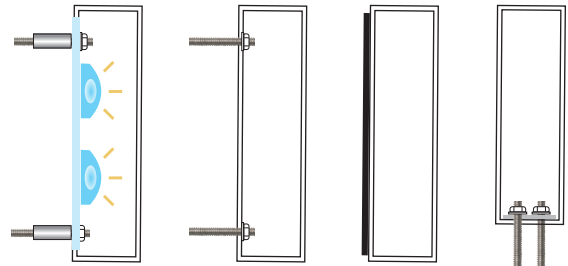

MOUNTING (CLOSED BACK AVAILABLE)

Spacers & LED
Illuminated

Stud

Tape

Bottom

DETAILS

SIZE RANGE

- Height: 3" - 36" | Depth: 0.375" - 6"

LED ILLUMINATION

- Minimum Height: 4" | Minimum Depth: 0.5" | Maximum Depth: 6"

SPECIFICS

- **Lifetime Guarantee** on craftsmanship
- Color matches by Matthews or AkzoNobel Systems
- Actual finish & color samples available
- **Tough Template™** available on all orders

Architectural Signage

Exclusively for the Sign Trade... Since 1952

LOOK CLOSE

189 Dean Street
Norwood, MA 02062

800.322.2828 | 617.566.4079

steelartco.com